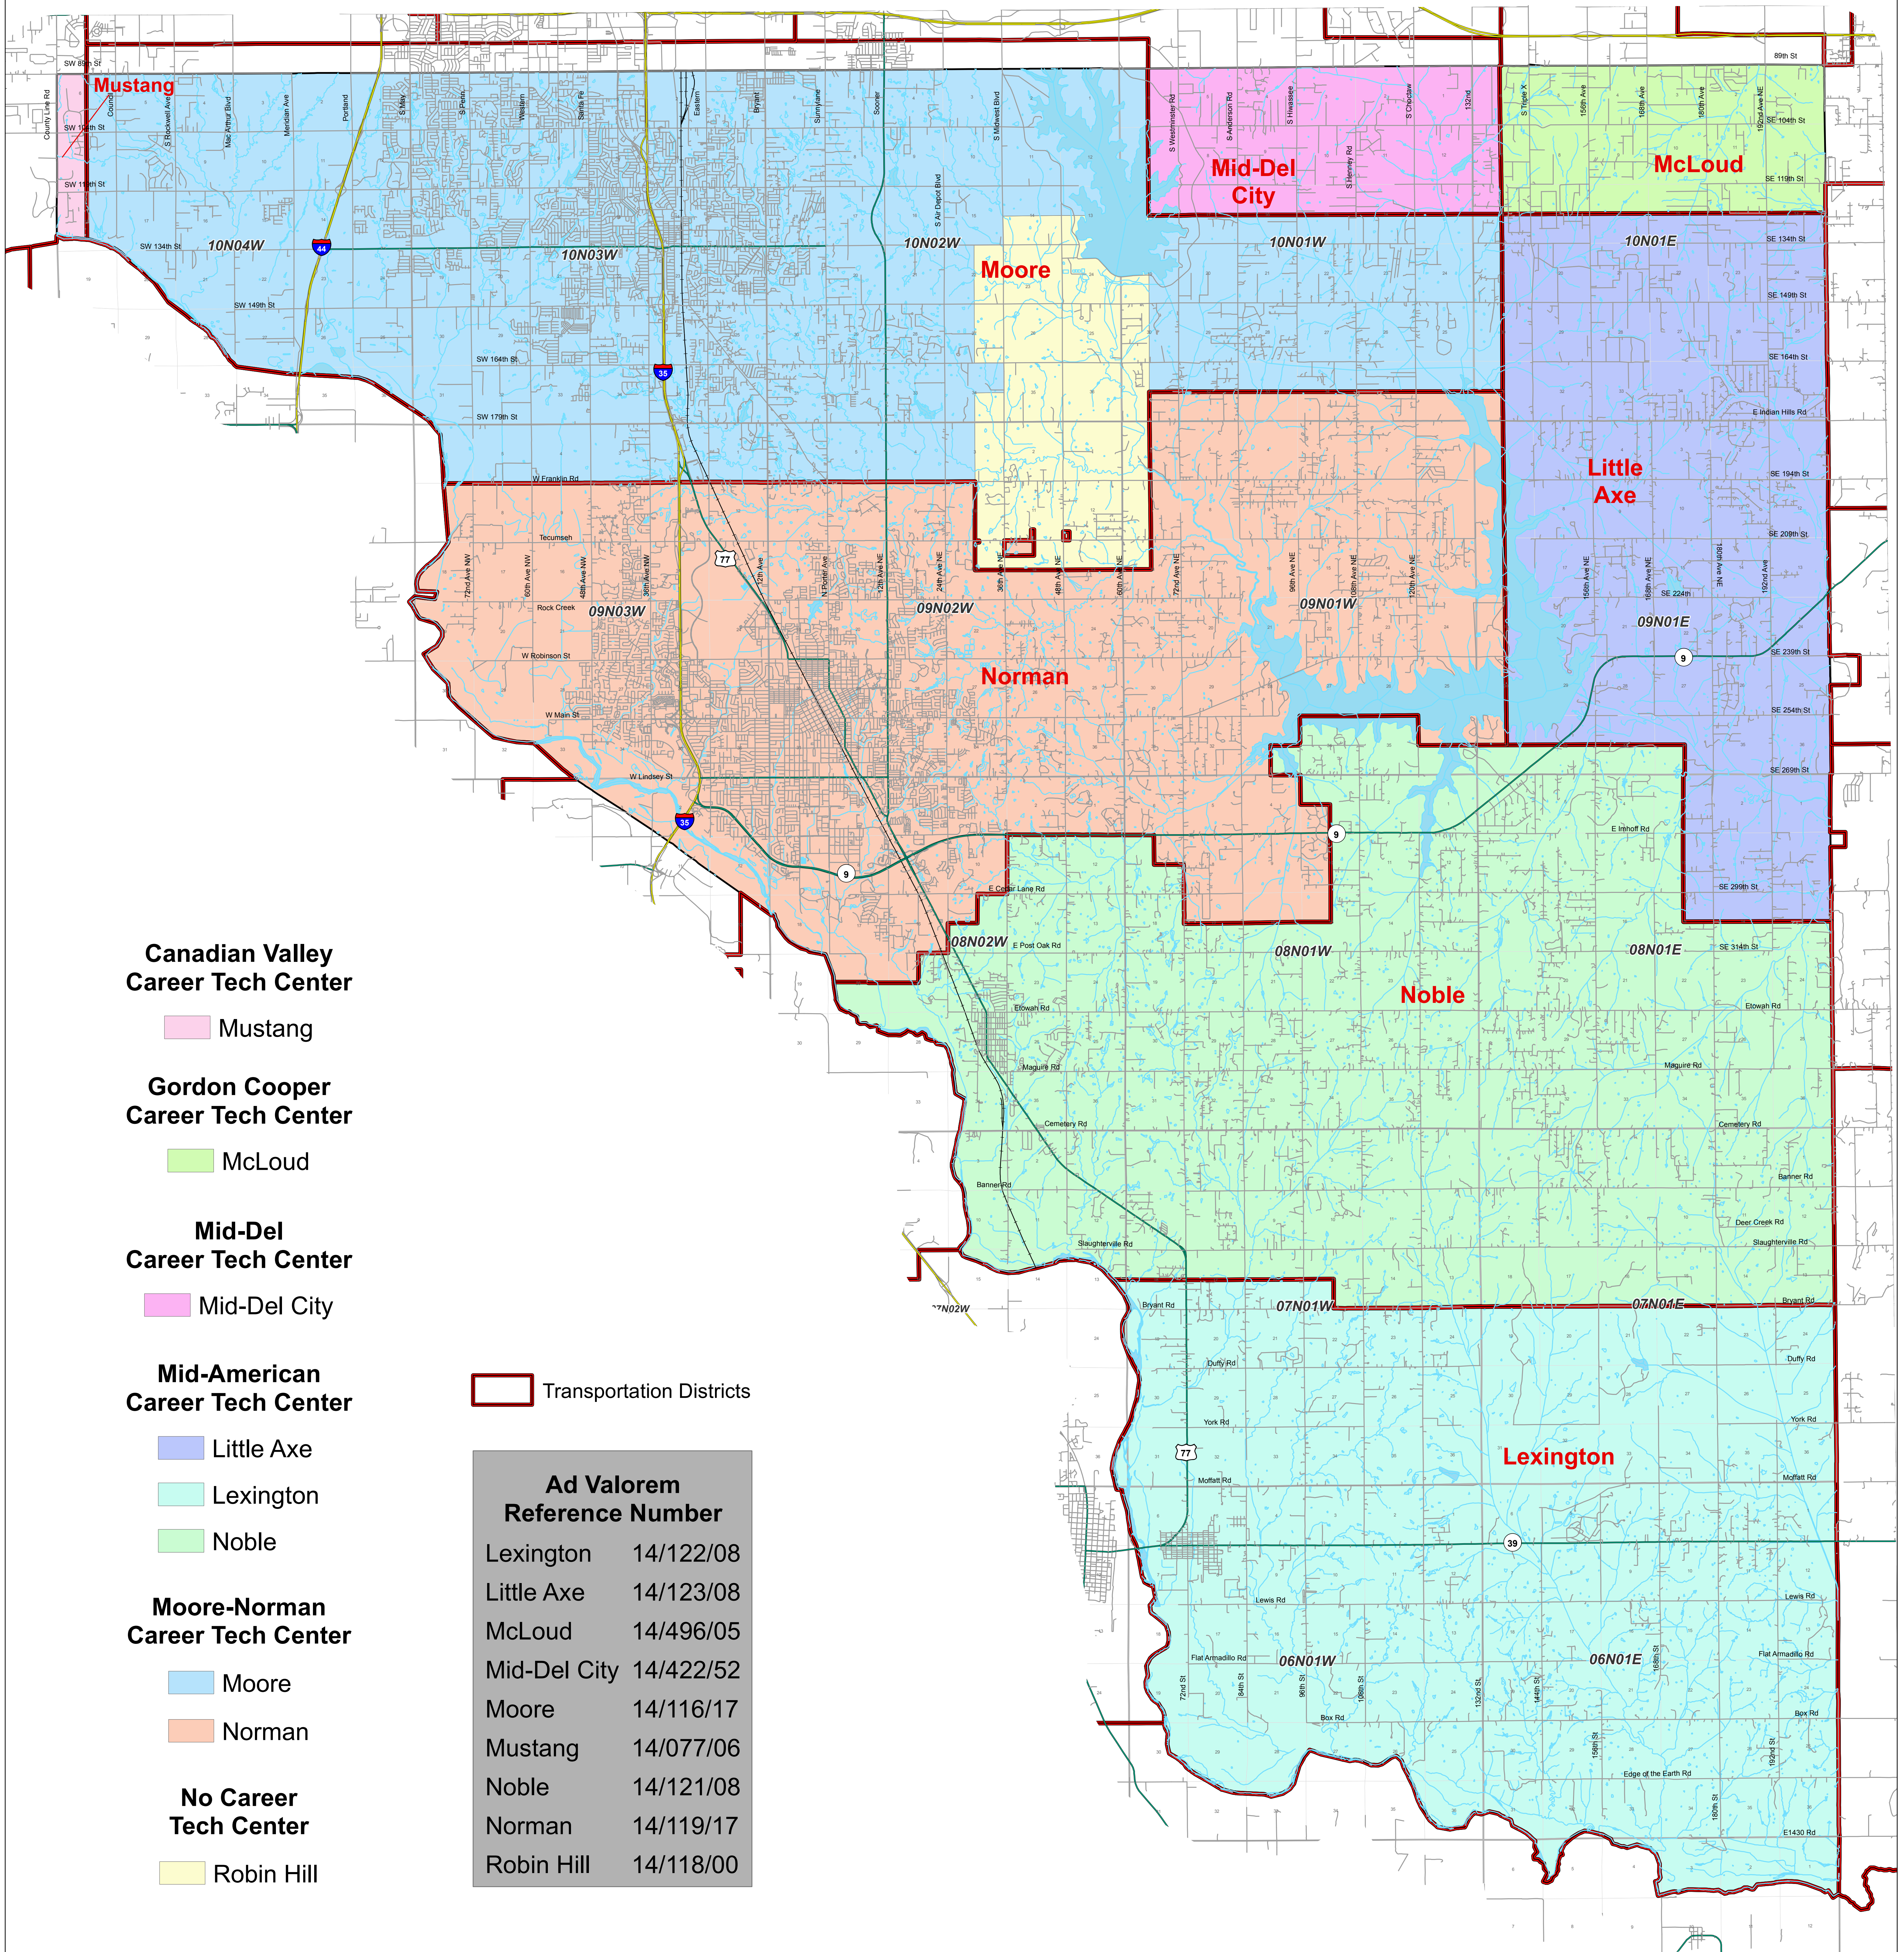

Cleveland County Transportation Districts

**Canadian Valley
Career Tech Center**

Mustang

**Gordon Cooper
Career Tech Center**

McCloud

**Mid-Del
Career Tech Center**

Mid-Del City

**Mid-American
Career Tech Center**

Little Axe

Lexington

Noble

**Moore-Norman
Career Tech Center**

Moore

Norman

**No Career
Tech Center**

Robin Hill

Transportation Districts

Ad Valorem Reference Number	
Lexington	14/122/08
Little Axe	14/123/08
McCloud	14/496/05
Mid-Del City	14/422/52
Moore	14/116/17
Mustang	14/077/06
Noble	14/121/08
Norman	14/119/17
Robin Hill	14/118/00