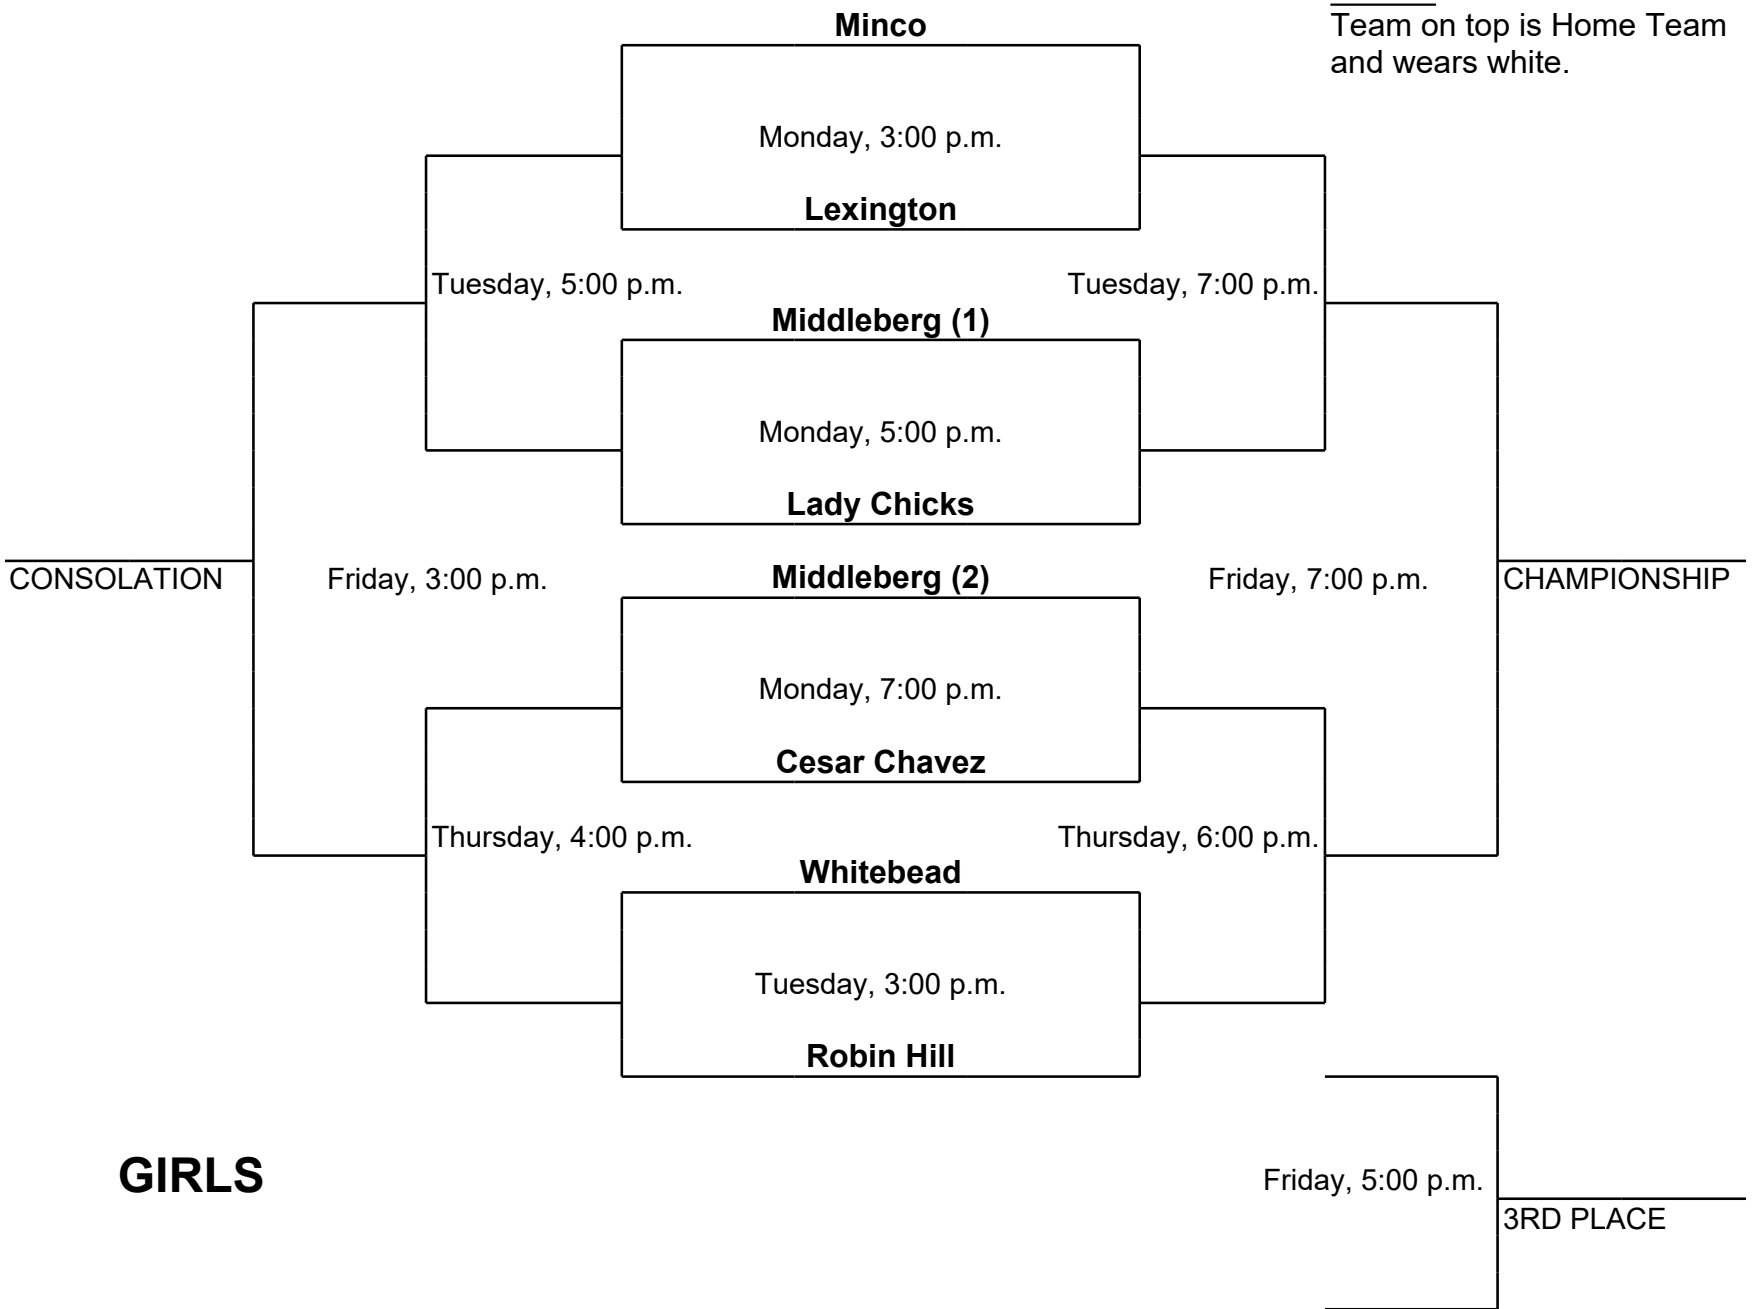

**Middleberg 5th/6th Grade Tournament
November 12,13,15, & 16**

GIRLS
Team on top is Home Team
and wears white.

**Middleberg 5th/6th Grade Tournament
November 12,13,15,& 16**

BOYS
Team on top is Home Team
and wears white.