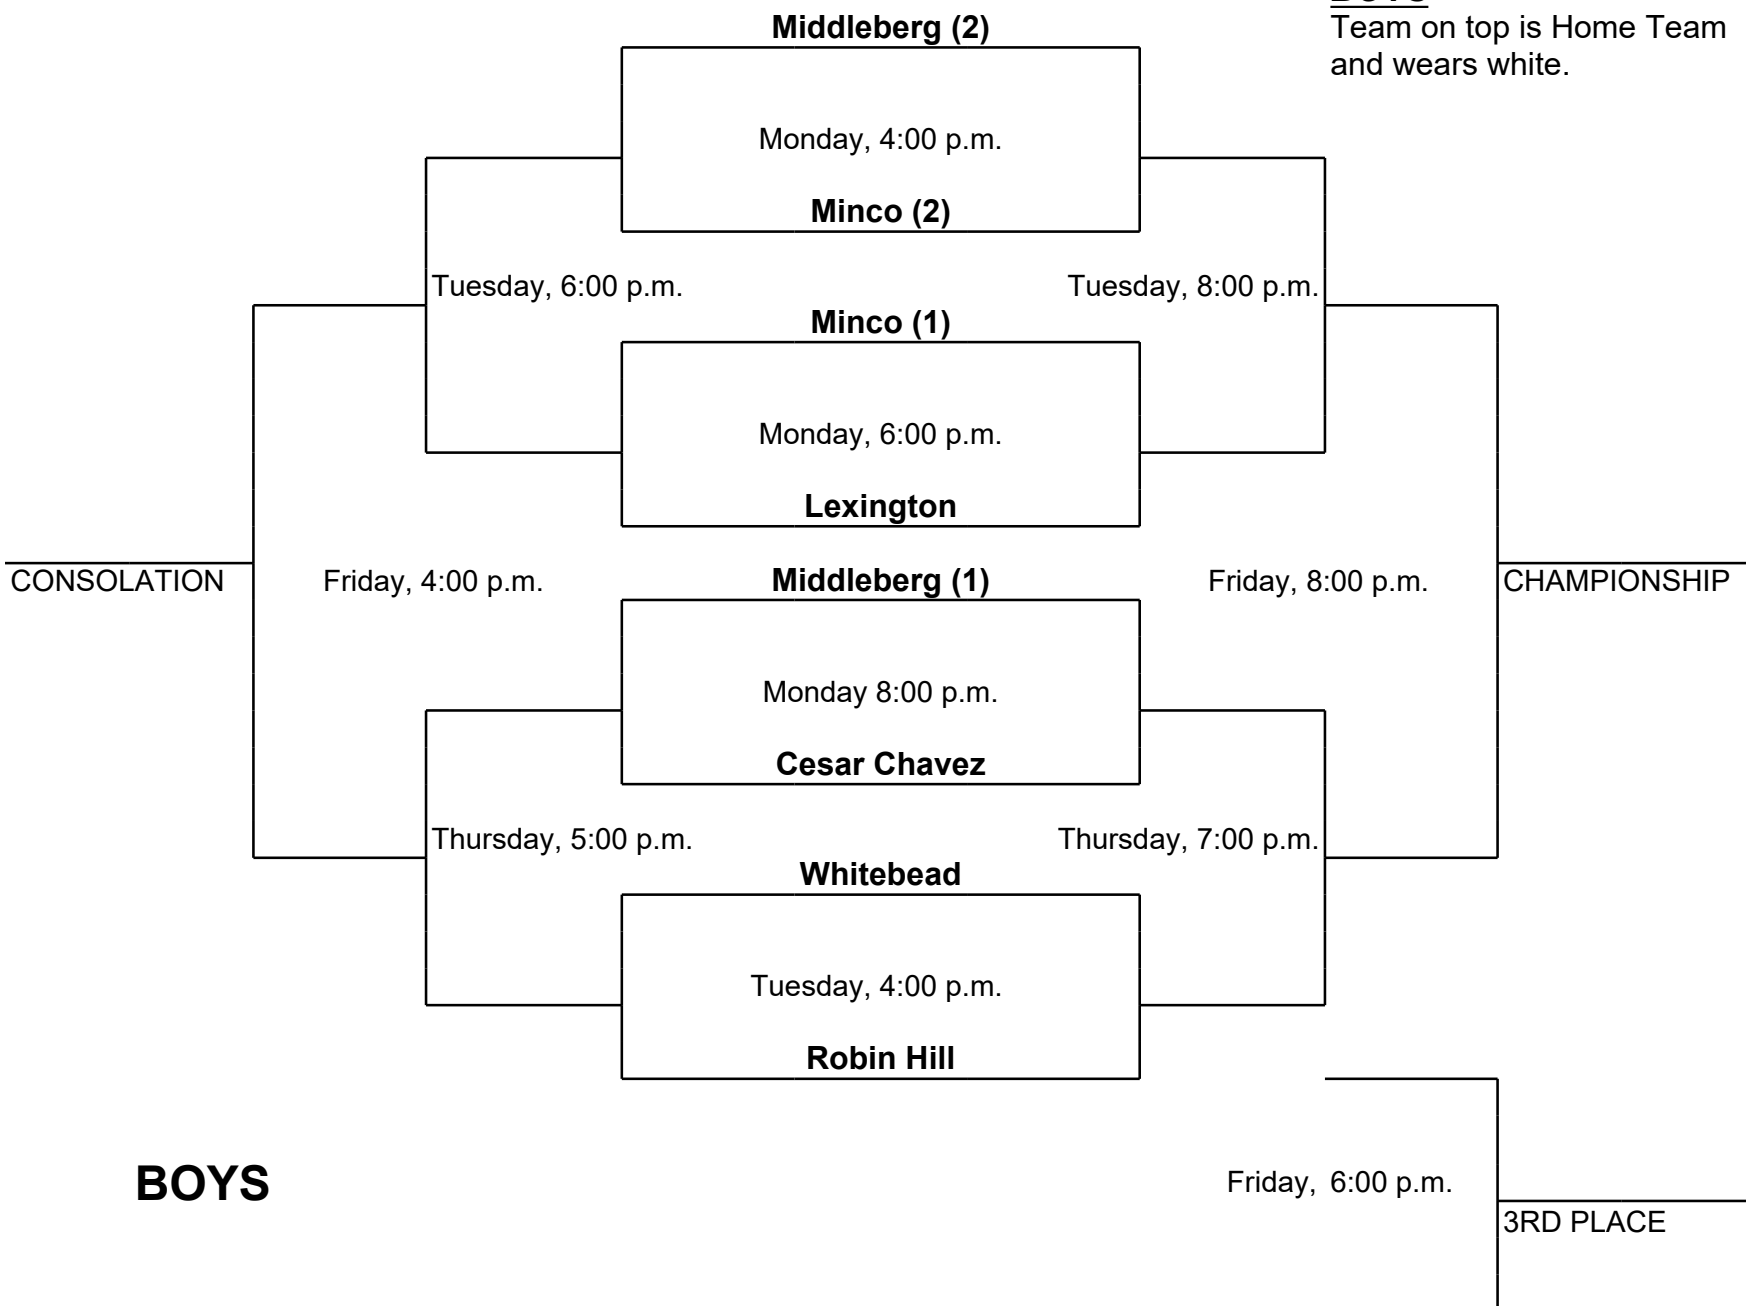

**Middleberg 5th/6th Grade Tournament
November 12,13,15, & 16**

GIRLS
Team on top is Home Team
and wears white.

**Middleberg 5th/6th Grade Tournament
November 12,13,15,& 16**

BOYS
Team on top is Home Team
and wears white.